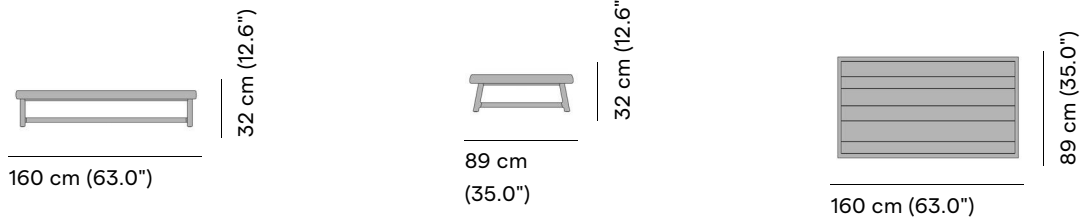

Technical drawing

Maintenance

To maintain and protect your Manutti pieces, we've developed a series of products that will guarantee their extended lifespan and your carefree enjoyment for many years to come.

- [Manutti Care line kit](#)
- [Cushion Boxes](#)
- [Protective Covers](#)